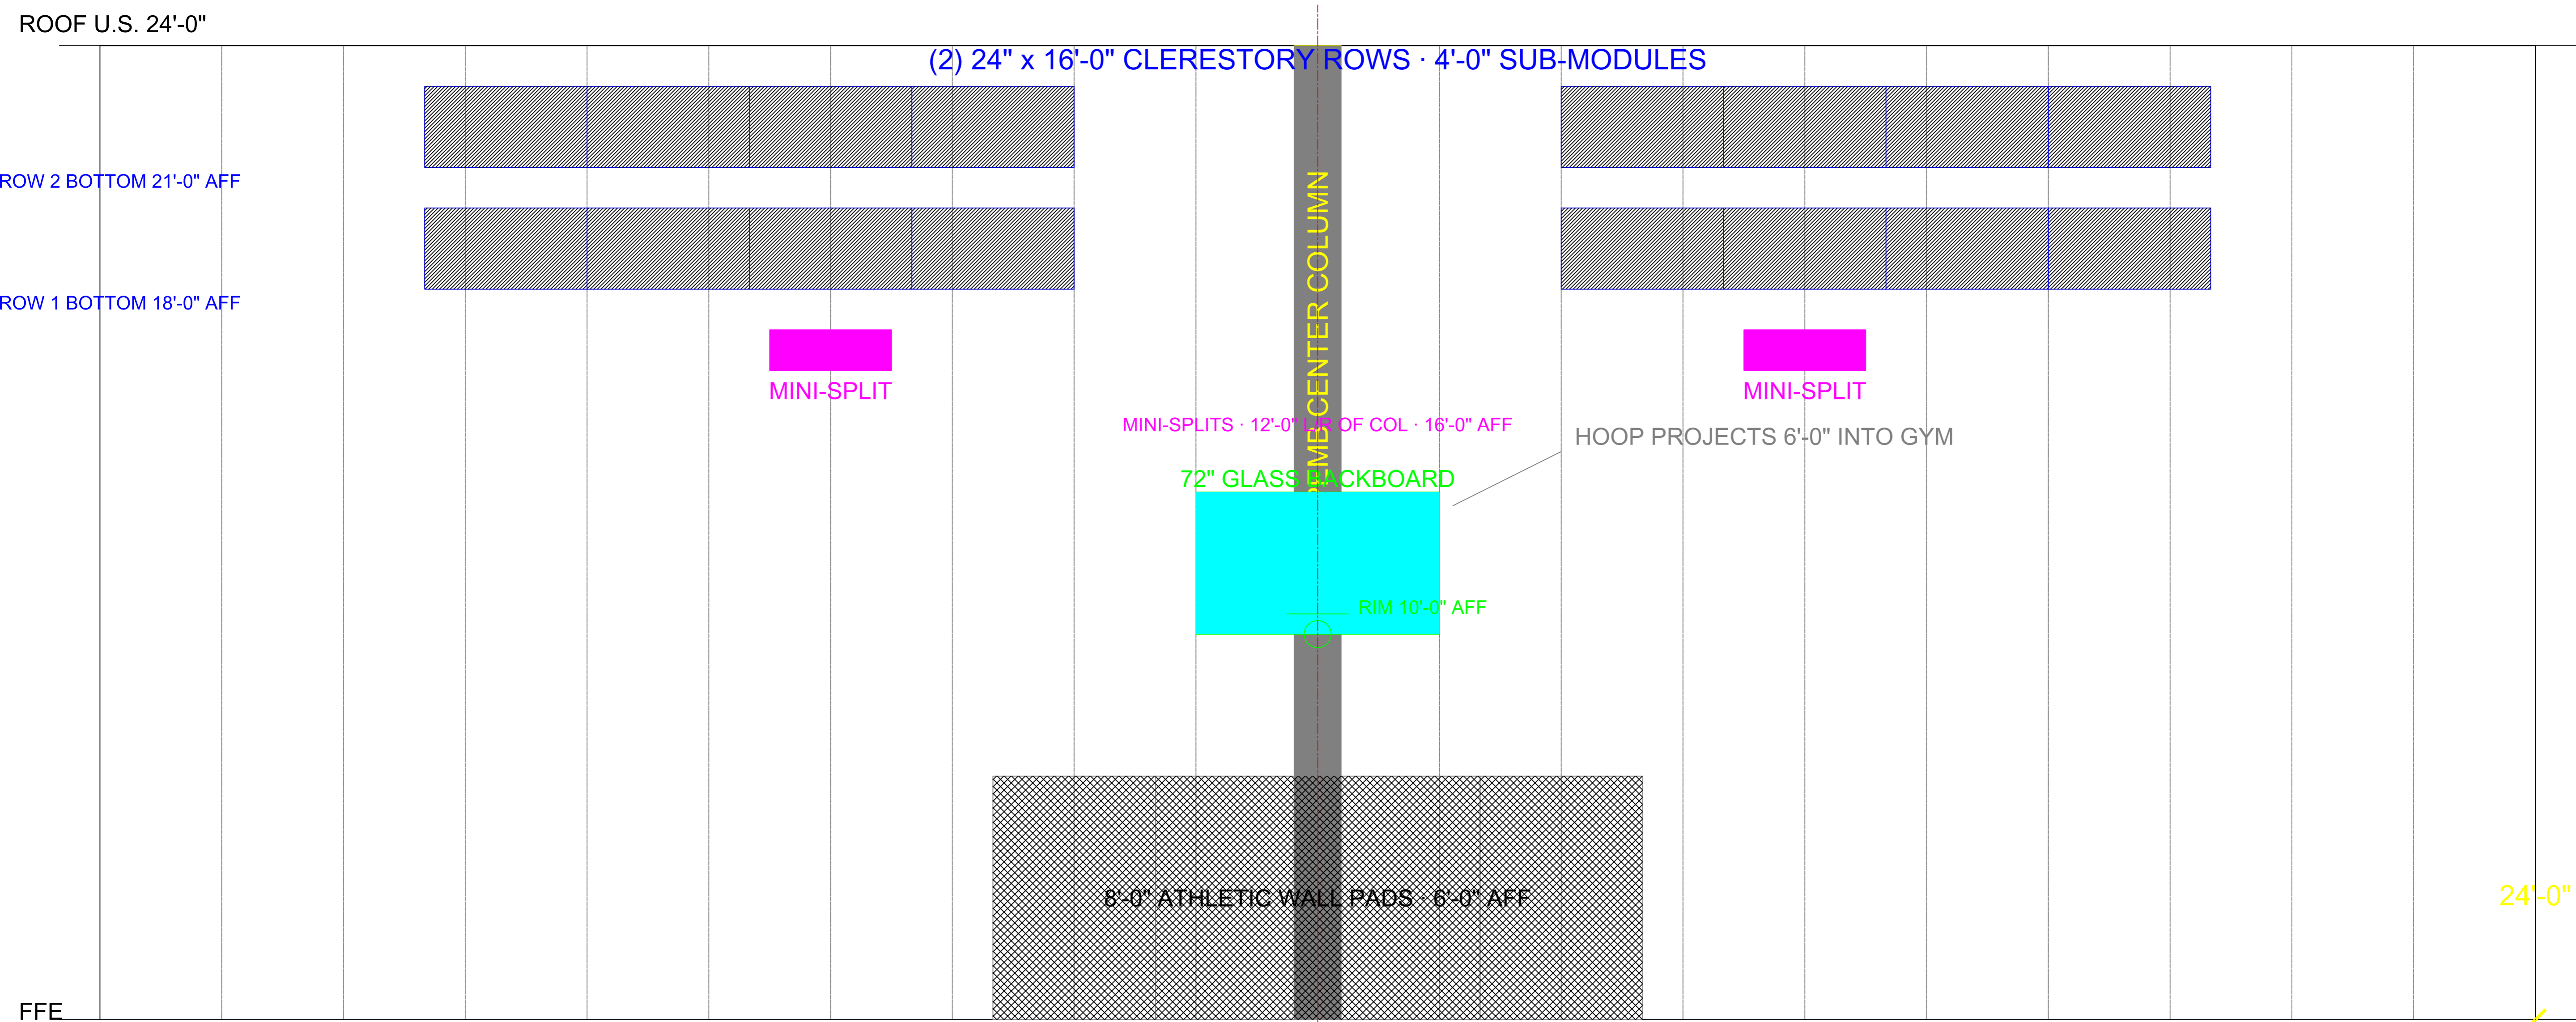

WEST ELEVATION — VIEW FROM GYM

~12'-0" CENTER NO-GLAZING FIELD

BARNDOMINIUM
LDD-04 - WEST GYM HERO WALL ELEVATION
SHEET A-204 SCALE 1/8" = 1'-0"
2026-05-17 BY SpicyRiceCakes