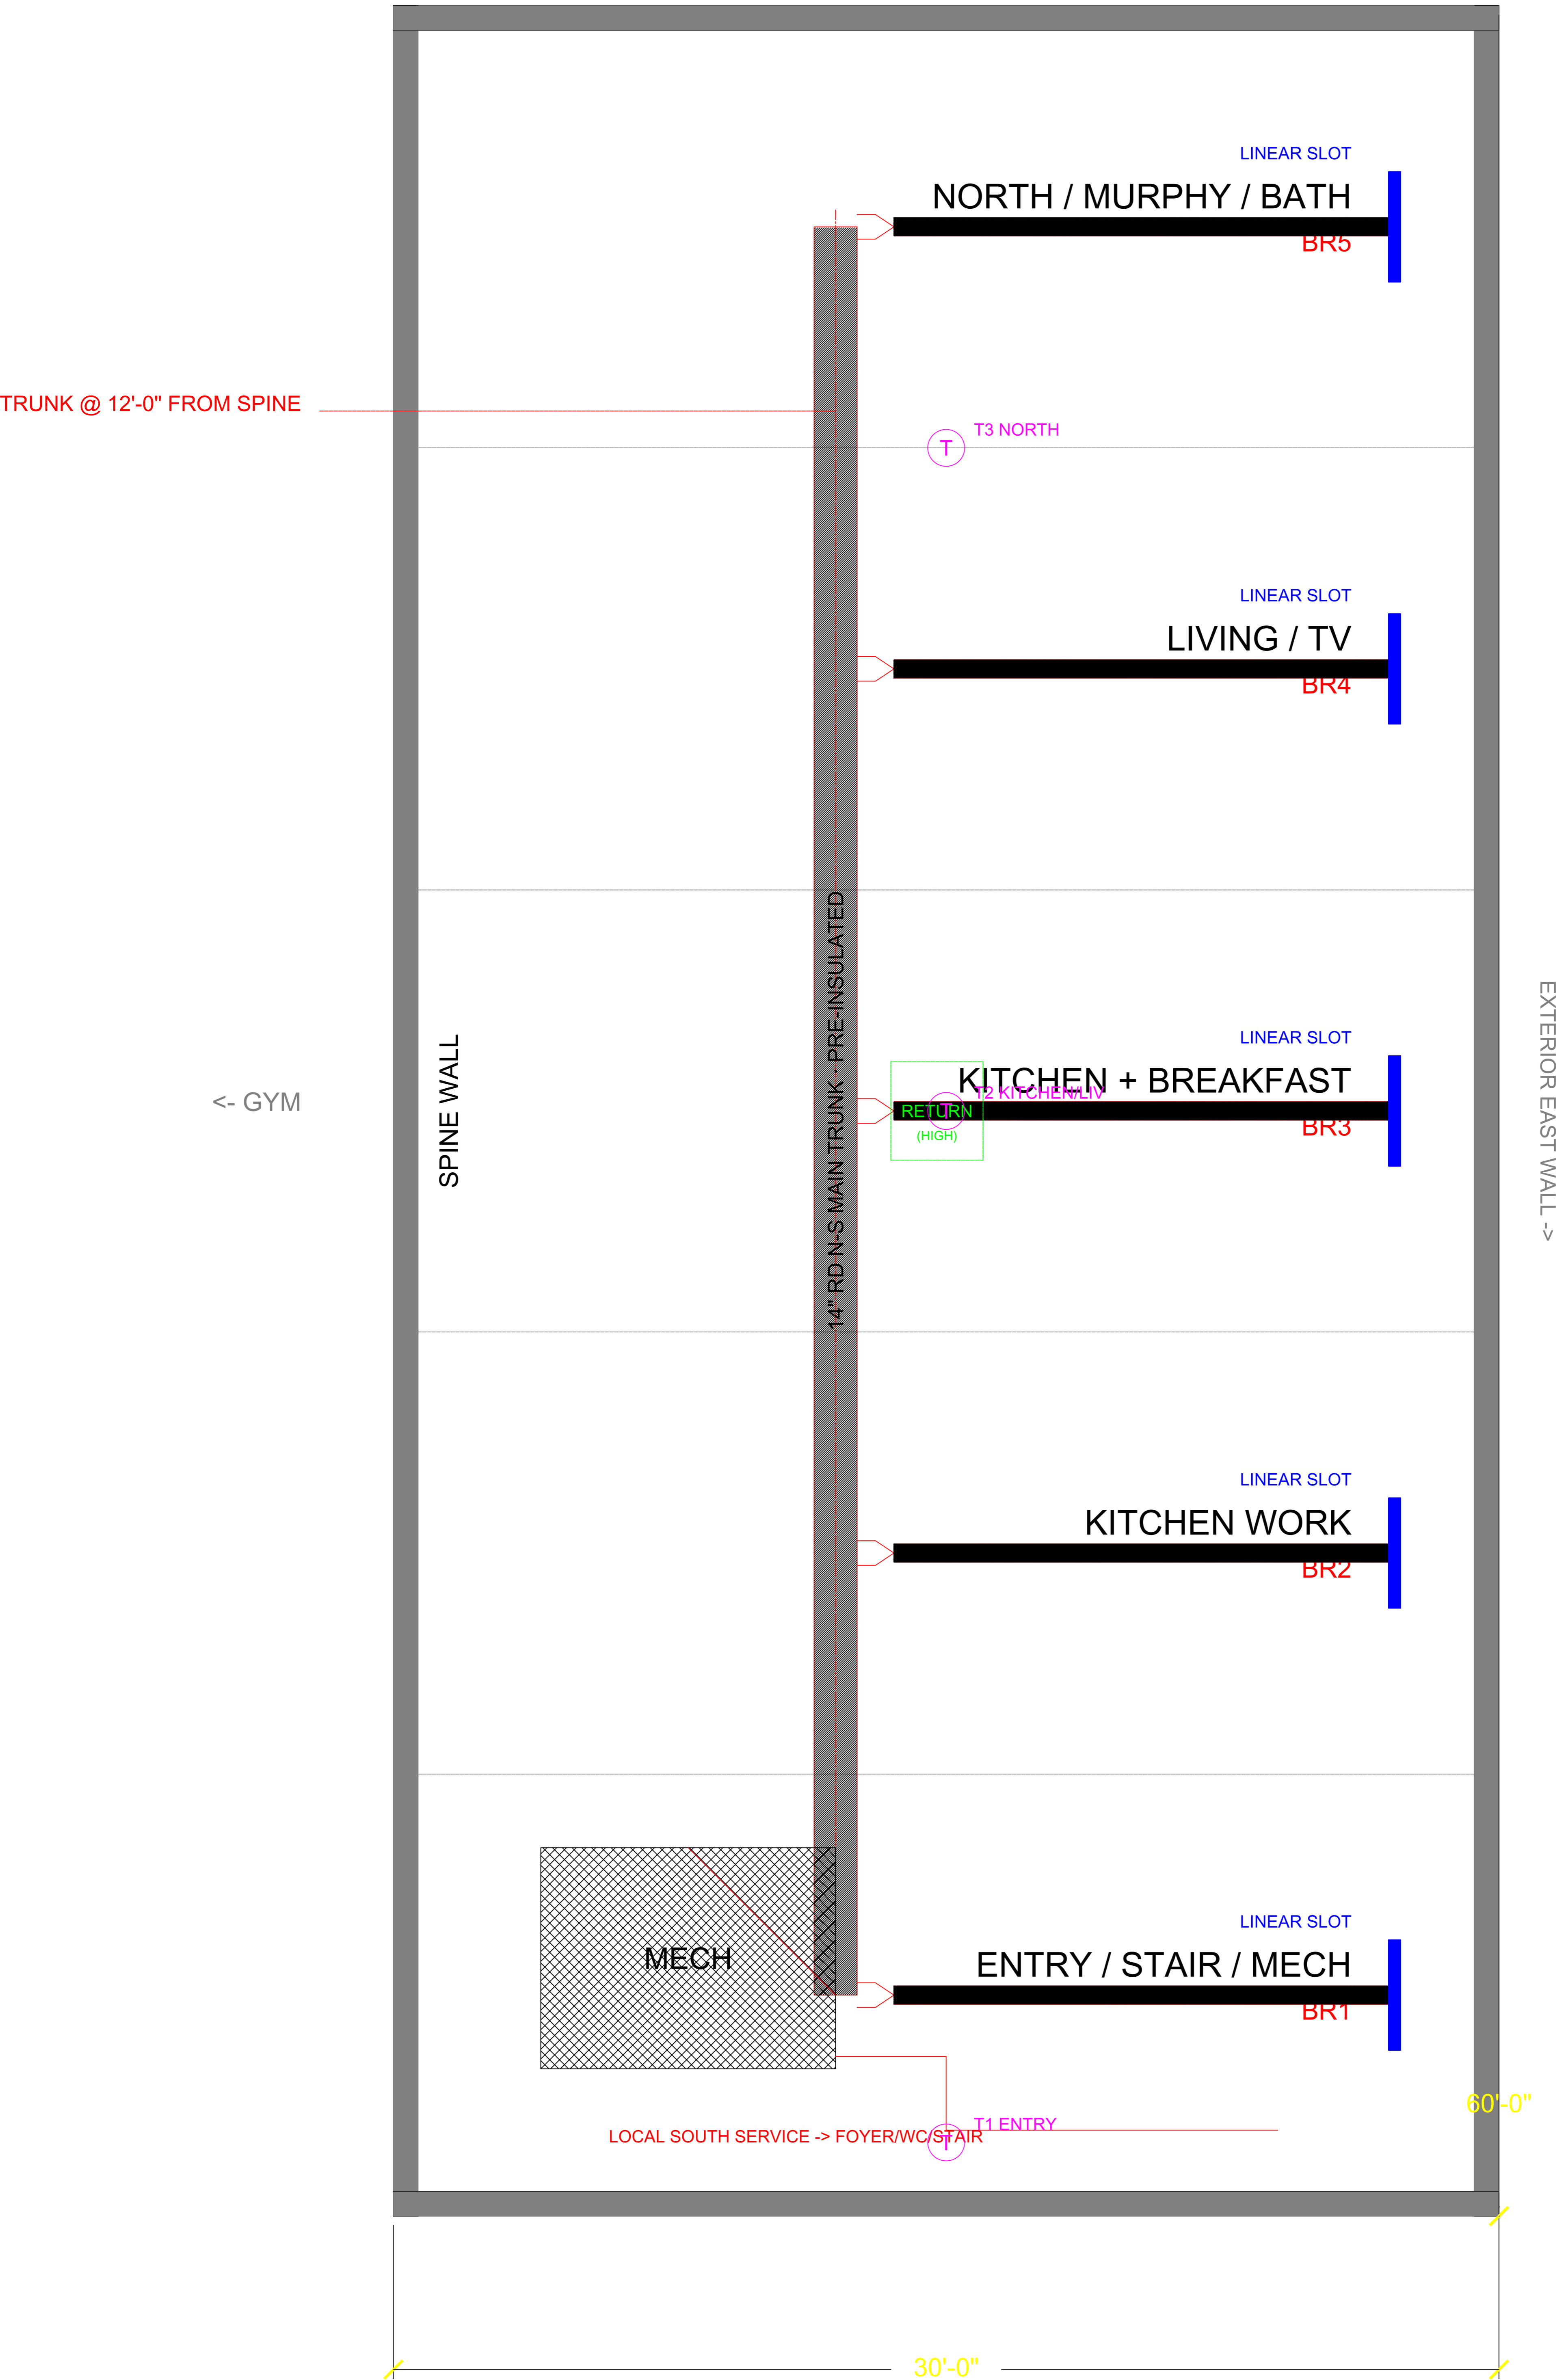

LIVING WING HVAC DISTRIBUTION

BARNDOMINIUM
LDD-06 - LIVING WING HVAC DISTRIBUTION
SHEET A-106 SCALE 1/4" = 1'-0"
2026-05-17 BY SpicyRiceCakes