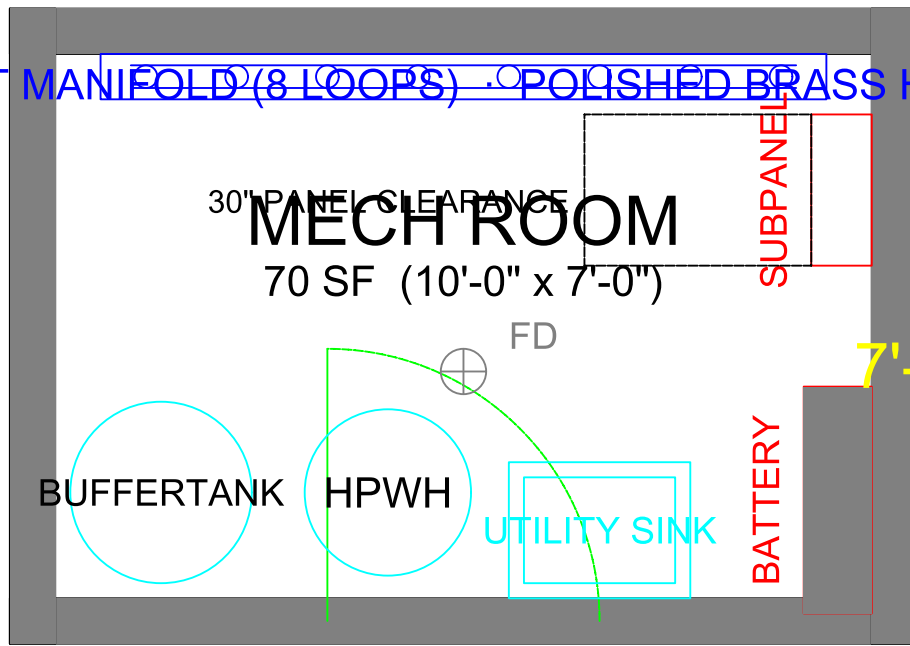

RADIANT MANIFOLD (8 LOOPS) - POLISHED BRASS HEADERS

SMOKED-GLASS DOOR

BARN DOMINIUM — MECHANICAL ROOM

LDD-15 · MECH ROOM PLAN

SHEET A-115 SCALE 3/8" = 1'-0"

2026-05-17 BY SpicyRiceCakes