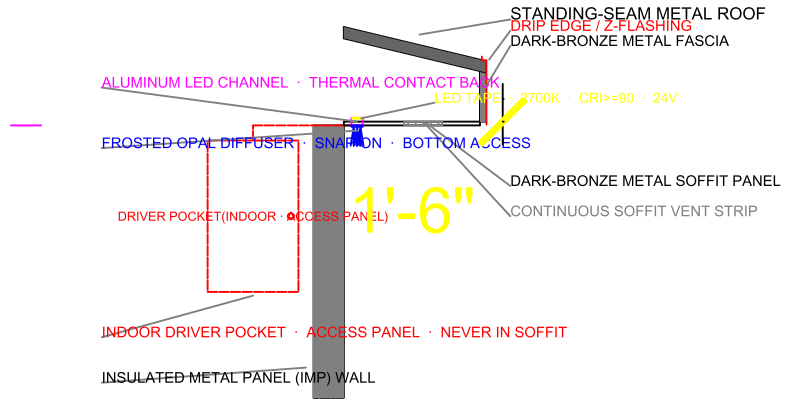

0'-8"

EAVE / SOFFIT DETAIL · SCALE 1-1/2" = 1'-0"

BARNDOMINIUM — SOFFIT SYSTEM

LDD-17 · EAVE / SOFFIT DETAIL

SHEET A-417 SCALE 1-1/2" = 1'-0"

2026-05-17 BY SpicyRiceCakes